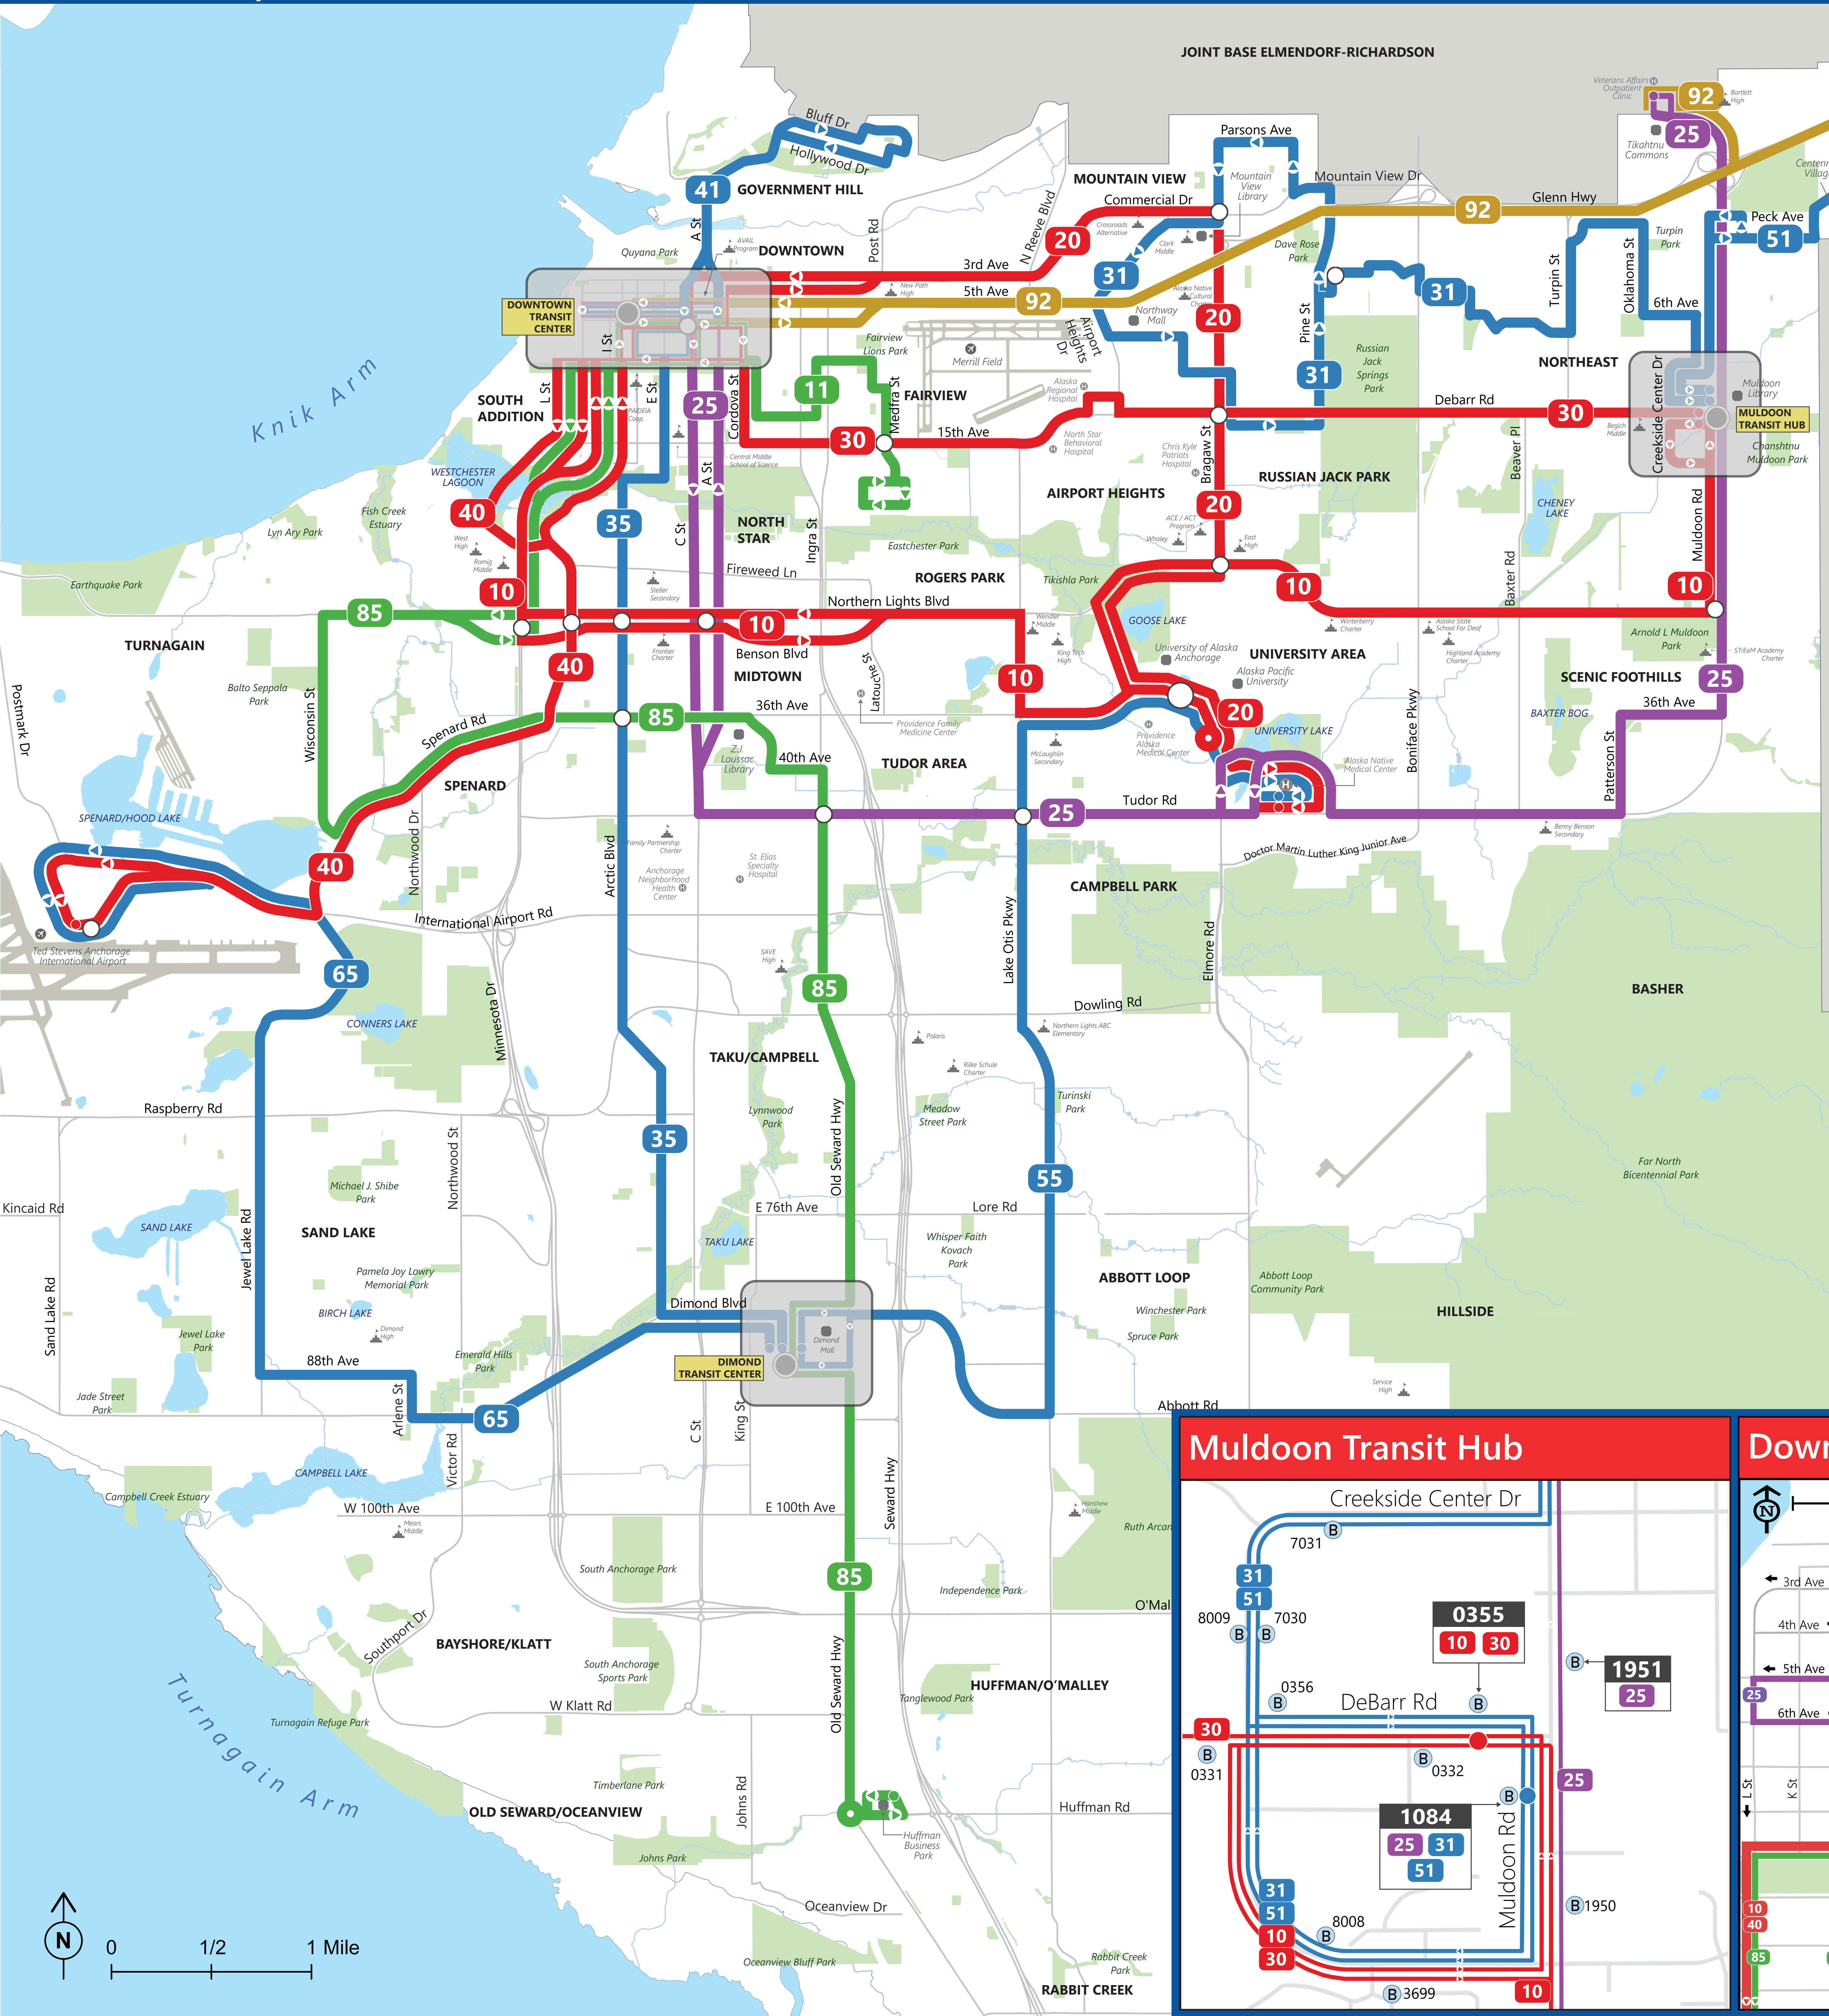

Anchorage Transit Map

Effective Date: May 13, 2024

Legend

Frequent Routes	Neighborhood Routes
15 min peak frequency	30 or 60 min peak frequency
10 Northern Lights	31 Northeast/Mountain View (30 min)
20 Mountain View	41 Government Hill Loop (30 min)
30 Debarr	51 Centennial Village (30 min)
40 Spenard/Airport	11 Senior Center Loop (60 min)
Standard Routes	Commuter Route
15 - 60 min peak frequency	Rush hour service
25 Tudor (15-30 min) See schedule	92 Eagle River
35 Arctic (30 min)	
55 Lake Otis (30 min)	Airports
65 Jewel Lake/Airport (30 min)	Schools
85 Old Seward/West Anchorage (30-60 min) See Schedule	Points of Interest
	Medical Facilities
	Transit Center/Hub
	Key Transfer Points