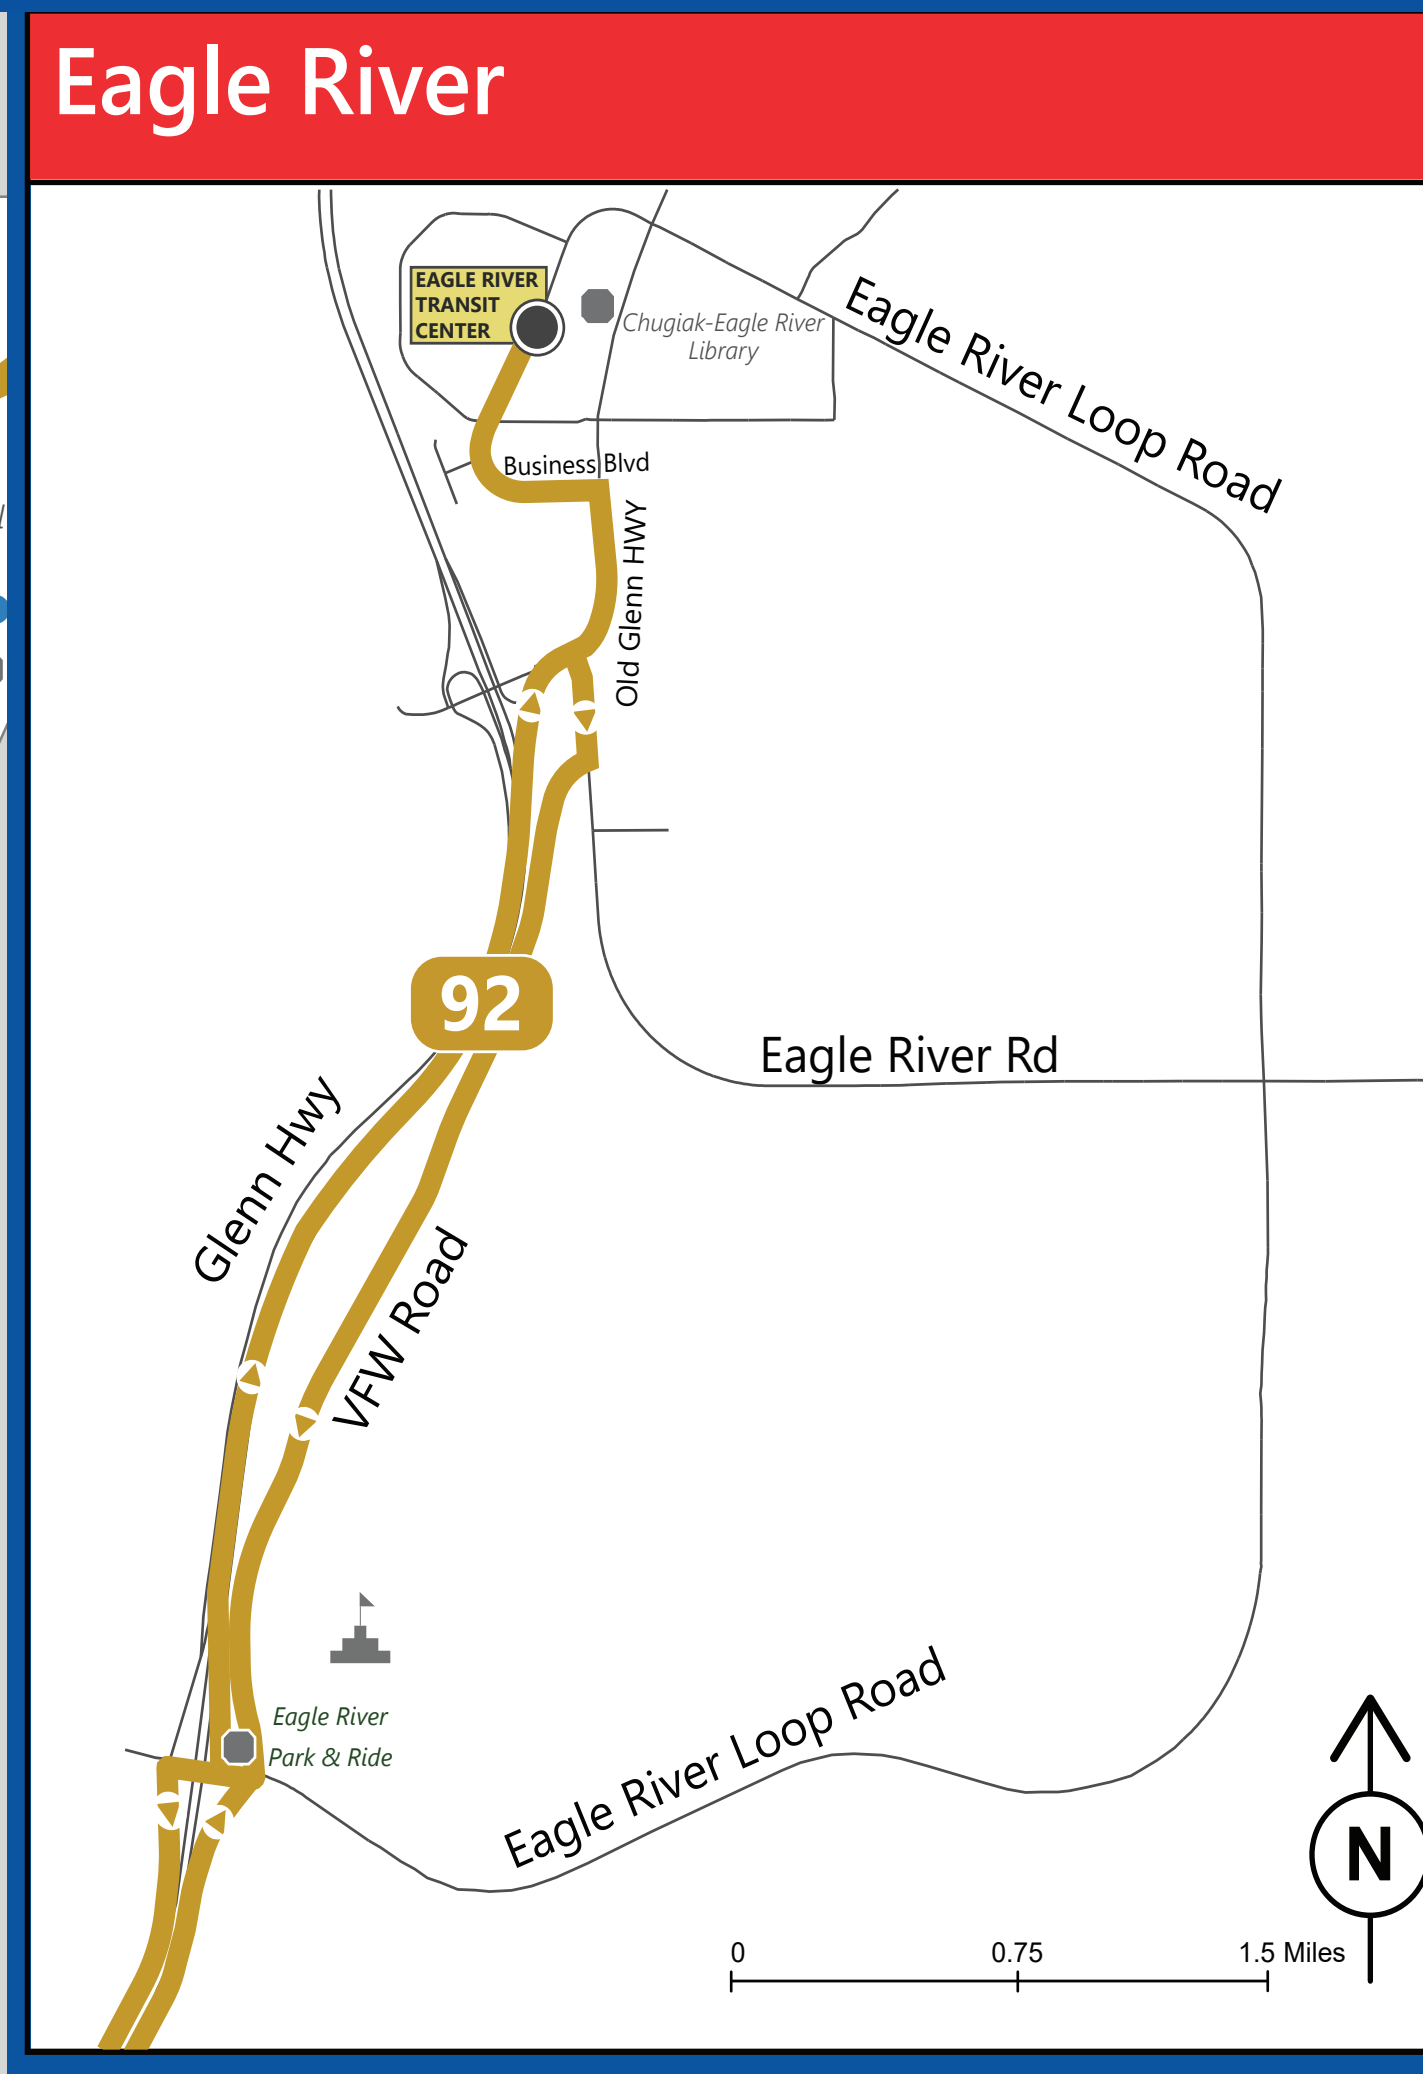

Anchorage Transit Map

Effective Date: May 13, 2024

Legend

Frequent Routes	Neighborhood Routes
15 min peak frequency	30 or 60 min peak frequency
10 Northern Lights	31 Northeast/Mountain View (30 min)
20 Mountain View	41 Government Hill Loop (30 min)
30 Debarr	51 Centennial Village (30 min)
40 Spenard/Airport	11 Senior Center Loop (60 min)
Standard Routes	Commuter Route
15 - 60 min peak frequency	Rush hour service
25 Tudor (15-30 min) See schedule	92 Eagle River
35 Arctic (30 min)	
55 Lake Otis (30 min)	Airports
65 Jewel Lake/Airport (30 min)	Schools
85 Old Seward/West Anchorage (30-60 min) See Schedule	Points of Interest
	Medical Facilities
	Transit Center/Hub
	Key Transfer Points